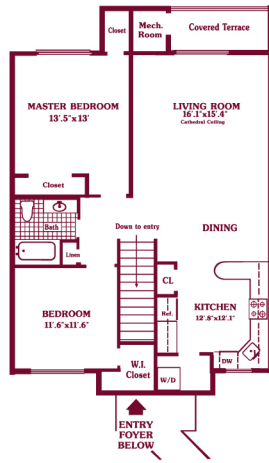

**LUXURY 2-BEDROOM
"A" FIRST FLOOR**

**LUXURY 2-BEDROOM
"A" SECOND FLOOR**

ALL DIMENSIONS ARE APPROXIMATE

**LUXURY 2-BEDROOM
"B" FIRST FLOOR**

**LUXURY 2-BEDROOM
"B" SECOND FLOOR**

LUXURY 2 BEDROOM

Features

- Private Entry • Central Air Conditioning • Dishwasher • Frost Free Refrigerator
- Self-Cleaning Electric Stove • Washer and Dryer • Plush Wall-to-Wall Carpeting
- Vinyl & Ceramic Flooring • Private Patio or Balcony
- Intercoms for 2nd Floor Units
- Clubhouse • Fitness Center • Banquet Hall
- Free Private Jitney • Lakeside Patio • Gated Community