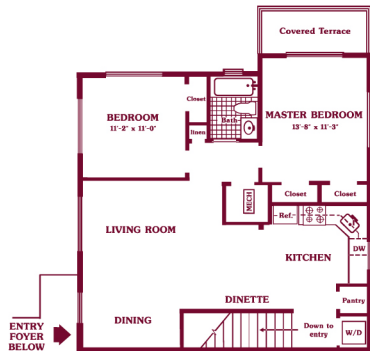

**LUXURY 2-BEDROOM
"A" FIRST FLOOR**

**LUXURY 2-BEDROOM
"A" SECOND FLOOR**

ALL DIMENSIONS ARE APPROXIMATE

**LUXURY 2-BEDROOM
"B" FIRST FLOOR**

**LUXURY 2-BEDROOM
"B" SECOND FLOOR**

LUXURY 2 BEDROOM

Features

- Private Entry • Central Air Conditioning • Dishwasher • Frost Free Refrigerator
- Self-Cleaning Electric Stove • Washer and Dryer • Plush Wall-to-Wall Carpeting
- Vinyl & Ceramic Flooring • Private Patio or Balcony
- Intercoms for 2nd Floor Units
- Clubhouse • Fitness Center • Banquet Hall
- Free Private Jitney • Lakeside Patio • Gated Community